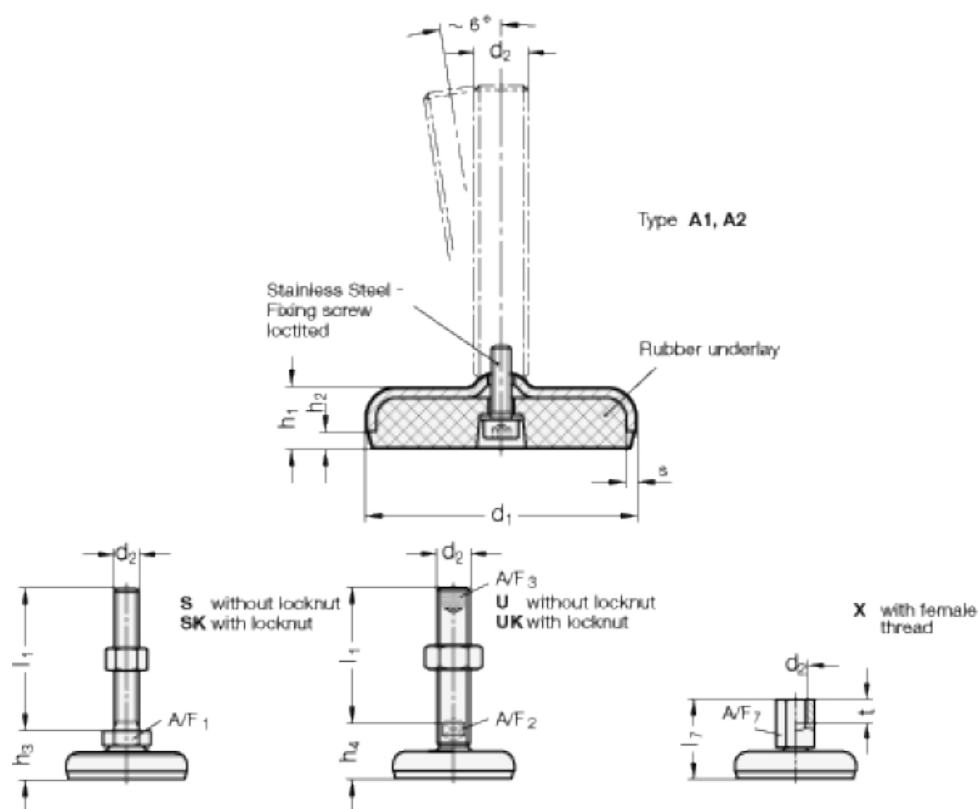

Article number: 2030100M1260A2SK

Description: E+G levelling foot  
GN 30-100-M12-60-A2-SK

Note: SK With nut, External hexagon at the bottom

## Measures

A/F1	= 17
d1	= 100
d2	= M12
h1	= 20
h2	= 6
h3	= 28
l1	= 60
s	= 3